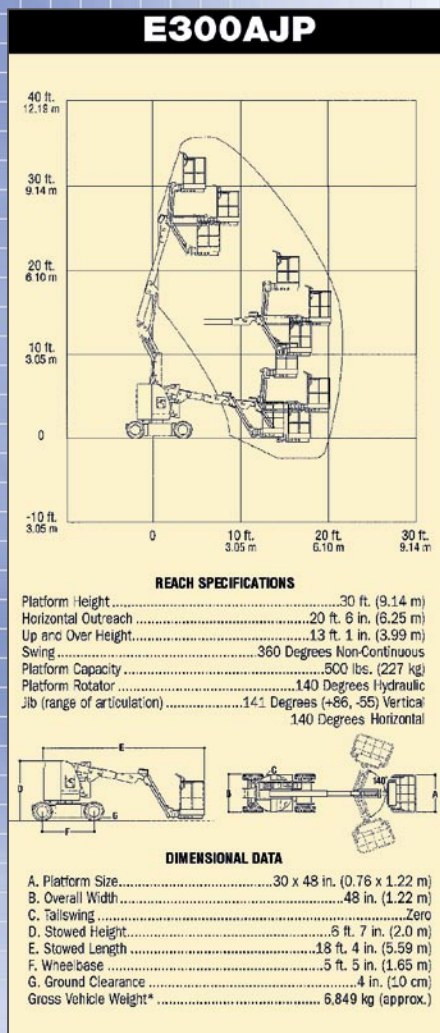

GILLESPIES

AERIAL ACCESS DIVISION

E300AJP Electric Articulating Boom Lifts

*Unequaled Access Up, Over
and Around Obstacles*

**NON MARKING
TYRES**

Tel: 02 9818 1877 Fax: 02 9555 1337

Visit our website www.gillespiecranes.com.au